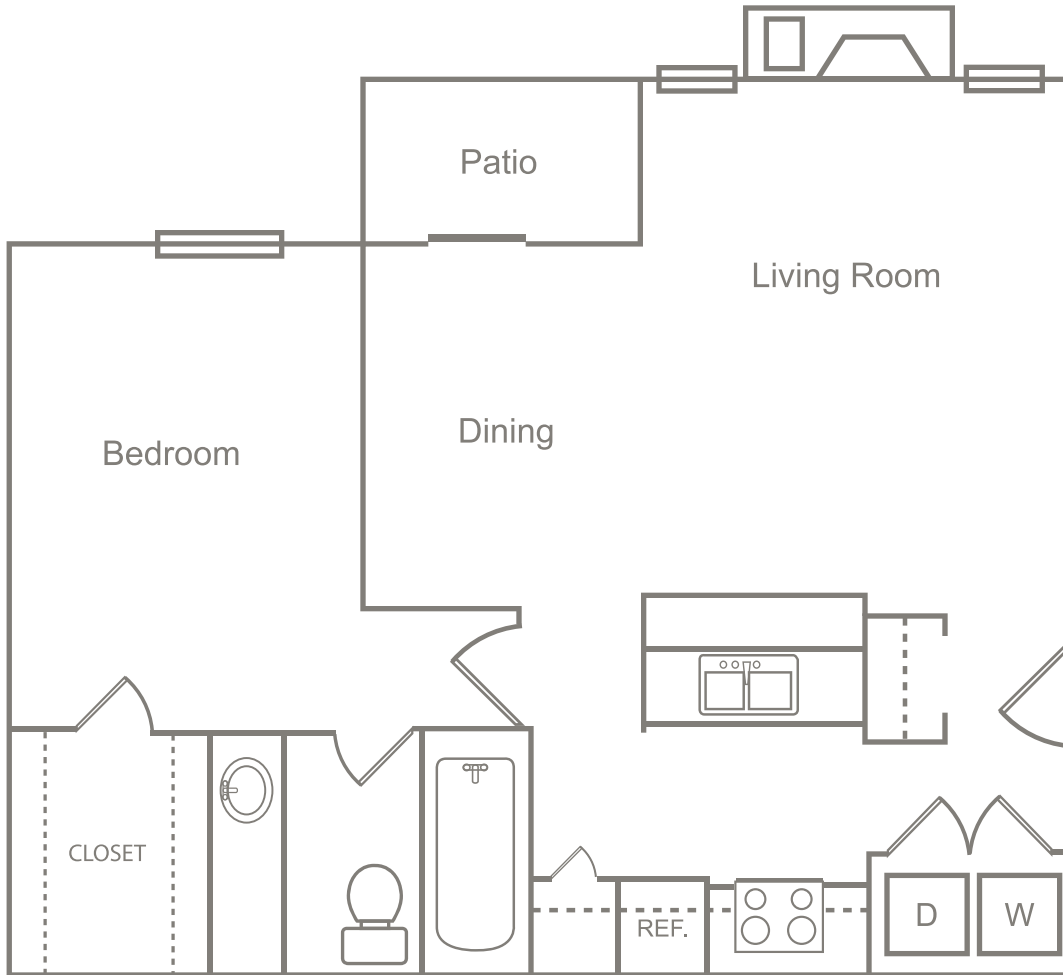

A2

One Bedroom / One Bath / 635 Sq. Ft.

Buena Vista Estates

4748 St. Francis Ave. | Dallas, TX 75227

214.388.3427

All Dimensions and Square Footage Are Approximate.

BUENA VISTA
Estates